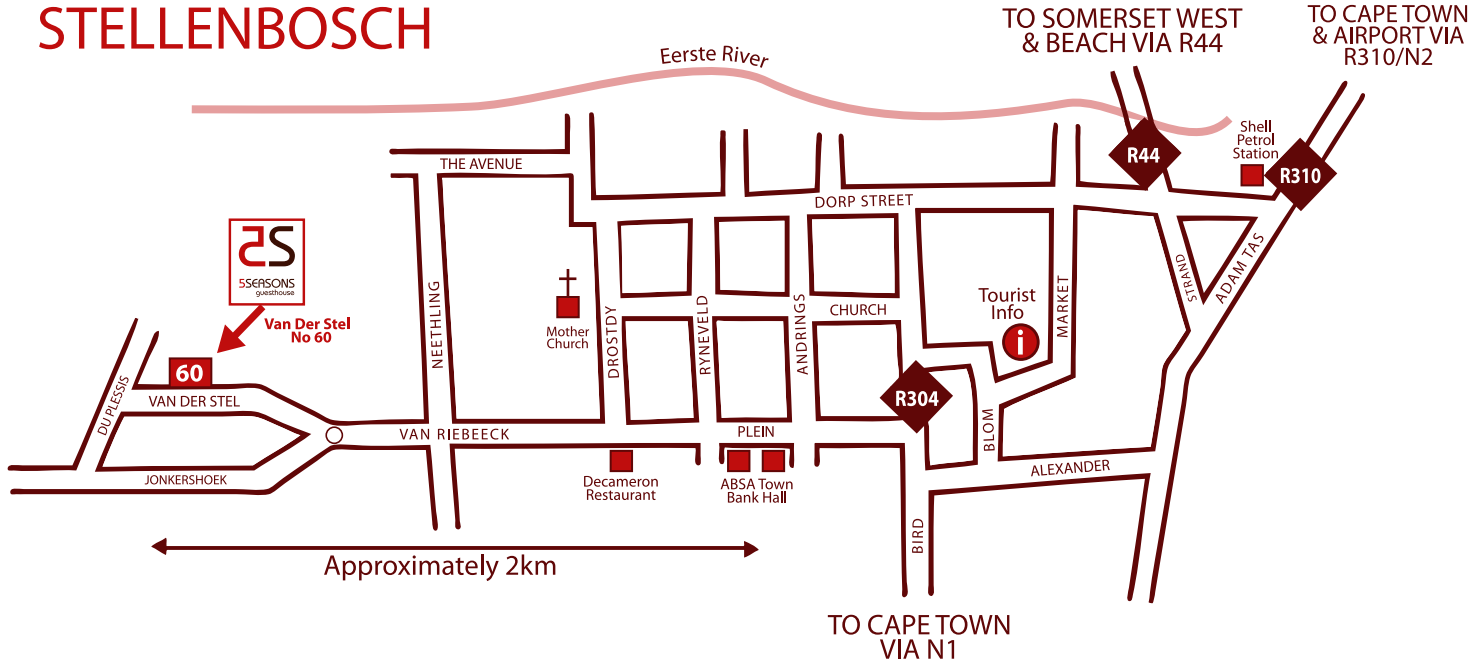

STELLENBOSCH

5 Seasons
Stellenbosch

Van der Stel Street 60
7600 Stellenbosch
South Africa

Phone + Fax:
+27 (0)21 / 886 61 59

DIRECTIONS: From Cape Town airport, take the N2 direction Sommerset West, then take turn off R310 to Stellenbosch. In Stellenbosch turn right at the first traffic light (Shell petrol station on your right) and onto Dorp Street. Continue on Dorp Street until the end and turn left into Drostdy Street. At the end of Drostdy Street turn right into Van Riebeck Street (you will see Boland College on your right and large park to your left) and continue until you reach a roundabout, where you take the second exit into Van der Stel Street and drive (almost) to the end of this street, where you will see our sign on your right.